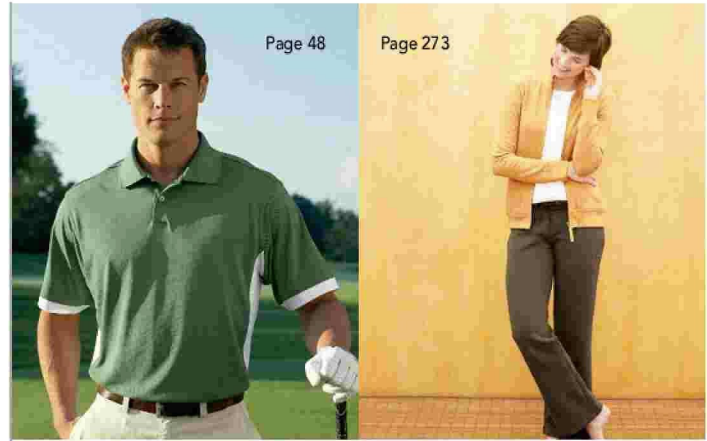

ALO

Style #	Item #	Key	Description	Page #
M1001	12807	S	S/S Sport Shirt with a Pocket	76
M1002	12907	S	S/S Sport Shirt	76
M1003	13107	S	S/S Zip Placket Sport Shirt	77
M1004	07707	T	S/S Colorblock T-Shirt	291
M1006	00107	T	S/S Performance T-Shirt	296
M1007	02607	T	S/S Compression T-Shirt	296
M1008	10407	S	Mini Thermal Sport Shirt	77
M1021	02207	T	S/S Interlock Pieced T-Shirt	292
M1070	81407	T	Bamboo Cotton T-Shirt	295
M2001	07807	T	Sleeveless T-Shirt	291
M3001	67407	O	1/2 Zip Pullover	293
M3002	07907	T	Long Sleeve T-Shirt	290
M3003	02707	T	L/S Compression T-Shirt	296
M3021	04707	T	L/S Edge T-Shirt	292
M4001	68007	O	Puffer Vest	334
M4002	61007	O	Technical Jacket	334
M4004	80807	O	Microfleece Zip Pullover	286
M4007	68207	O	Lightweight Runner's Jacket	311
M5003	07107	A	Jacquard Pant	311
M6004	05707	A	Birdseye Knit Jacquard Short	290
W1001	53607	T	Ladies' T-Shirt with Mesh Panels	288
W1002	55107	T	Ladies' T-Shirt with Contrast Stitching	288
W1003	58807	S	Ladies' S/S Sport Shirt	76
W1004	50807	T	Ladies' Bamboo T-Shirt	294
W1065	55307	T	Ladies' Recycled T-Shirt	294
W1076	81507	T	Ladies' S/S Performance T-Shirt	296
W2001	58907	T	Ladies' V-Neck Tank Top	289
W2002	09707	A	Ladies' Mesh Back Sports Bra	287

ALO (cont'd)

Style #	Item #	Key	Description	Page #
W2003	58507	T	Ladies' V-Neck Cap Sleeve T-Shirt	289
W2006	51707	T	Ladies' Racerback Bamboo Tank	294
W2018	58607	T	Ladies' Mesh Back Tank Top	289
W2035	52707	T	Ladies' Bamboo 2x2 Tank	295
W3001	56507	T	Ladies' L/S Colorblock T-Shirt	290
W3002	49907	O	Ladies' L/S 1/2 Zip Hooded Pullover	293
W3003	56007	O	Ladies' 1/2 Zip Pullover	293
W3004	52207	T	Ladies' L/S Bamboo T-Shirt	294
W4001	68107	O	Ladies' Puffer Vest	334
W4002	66207	O	Ladies' Technical Jacket	334
W4004	81807	O	Ladies' Microfleece 1/2 Zip Pullover	286
W4005	68307	O	Ladies' Lightweight Jacket	311
W4008	65307	O	Ladies' Shell Jacket	310
W5001	53807	A	Ladies' Wedge Colorblock Pant	287
W5001	53807	A	Ladies' Wedge Colorblock Pant	311
W5002	55007	A	Ladies' Capri Pant	287
W5004	53007	A	Ladies' Solid Stitch Pant	287
W5004	54205	A	Ladies' Solid Stitch Pant, Tall Sizes	287
W5005	69507	A	Ladies' Shell Pant	310
W6000	55507	A	Ladies' Runner's Short	310
W7000	89207	A	Ladies' Headband	289

ALTERNATIVE HEADWEAR

Style #	Item #	Key	Description	Page #
AH70	28095	H	Bio-Washed Cotton Twill Cap	360
AH76	26695	H	Bio-Washed Fidel Cap	360
AH78	81095	H	Beanie	360
AH97	29795	H	Bio-Washed Cotton Twill Visor	360

ANVIL

Style #	Item #	Key	Description	Page #
31	51620	T	Ladies' Semi-Sheer Dress	146
97	00120	T	dri-release® Heavyweight S/S T-Shirt	149
122	07420	T	Extra-Heavyweight Short	145
135	28820	H	Two-Tone Brushed Twill Cap	388
136	29320	H	Solid Brushed Twill Cap	388
139	29620	H	Camouflage Brushed Twill Cap	388
145	28320	H	Two-Tone Pigment-Dyed Cap	386
146	28420	H	Solid Pigment-Dyed Cap	386
156	28020	H	Solid Twill Cap	387
158	29720	H	Visor	387
166	26320	H	Sandwich Trim Twill Cap	387
168	26120	H	Solid Pigment-Dyed Visor	387

KEY W-Wovens S-Sport Shirts T-T-Shirts A-Athletics I-Infant/Toddler H-Headwear
F-Fleece O-Outerwear R-Workwear B-Bags L-Towels P-Aprons